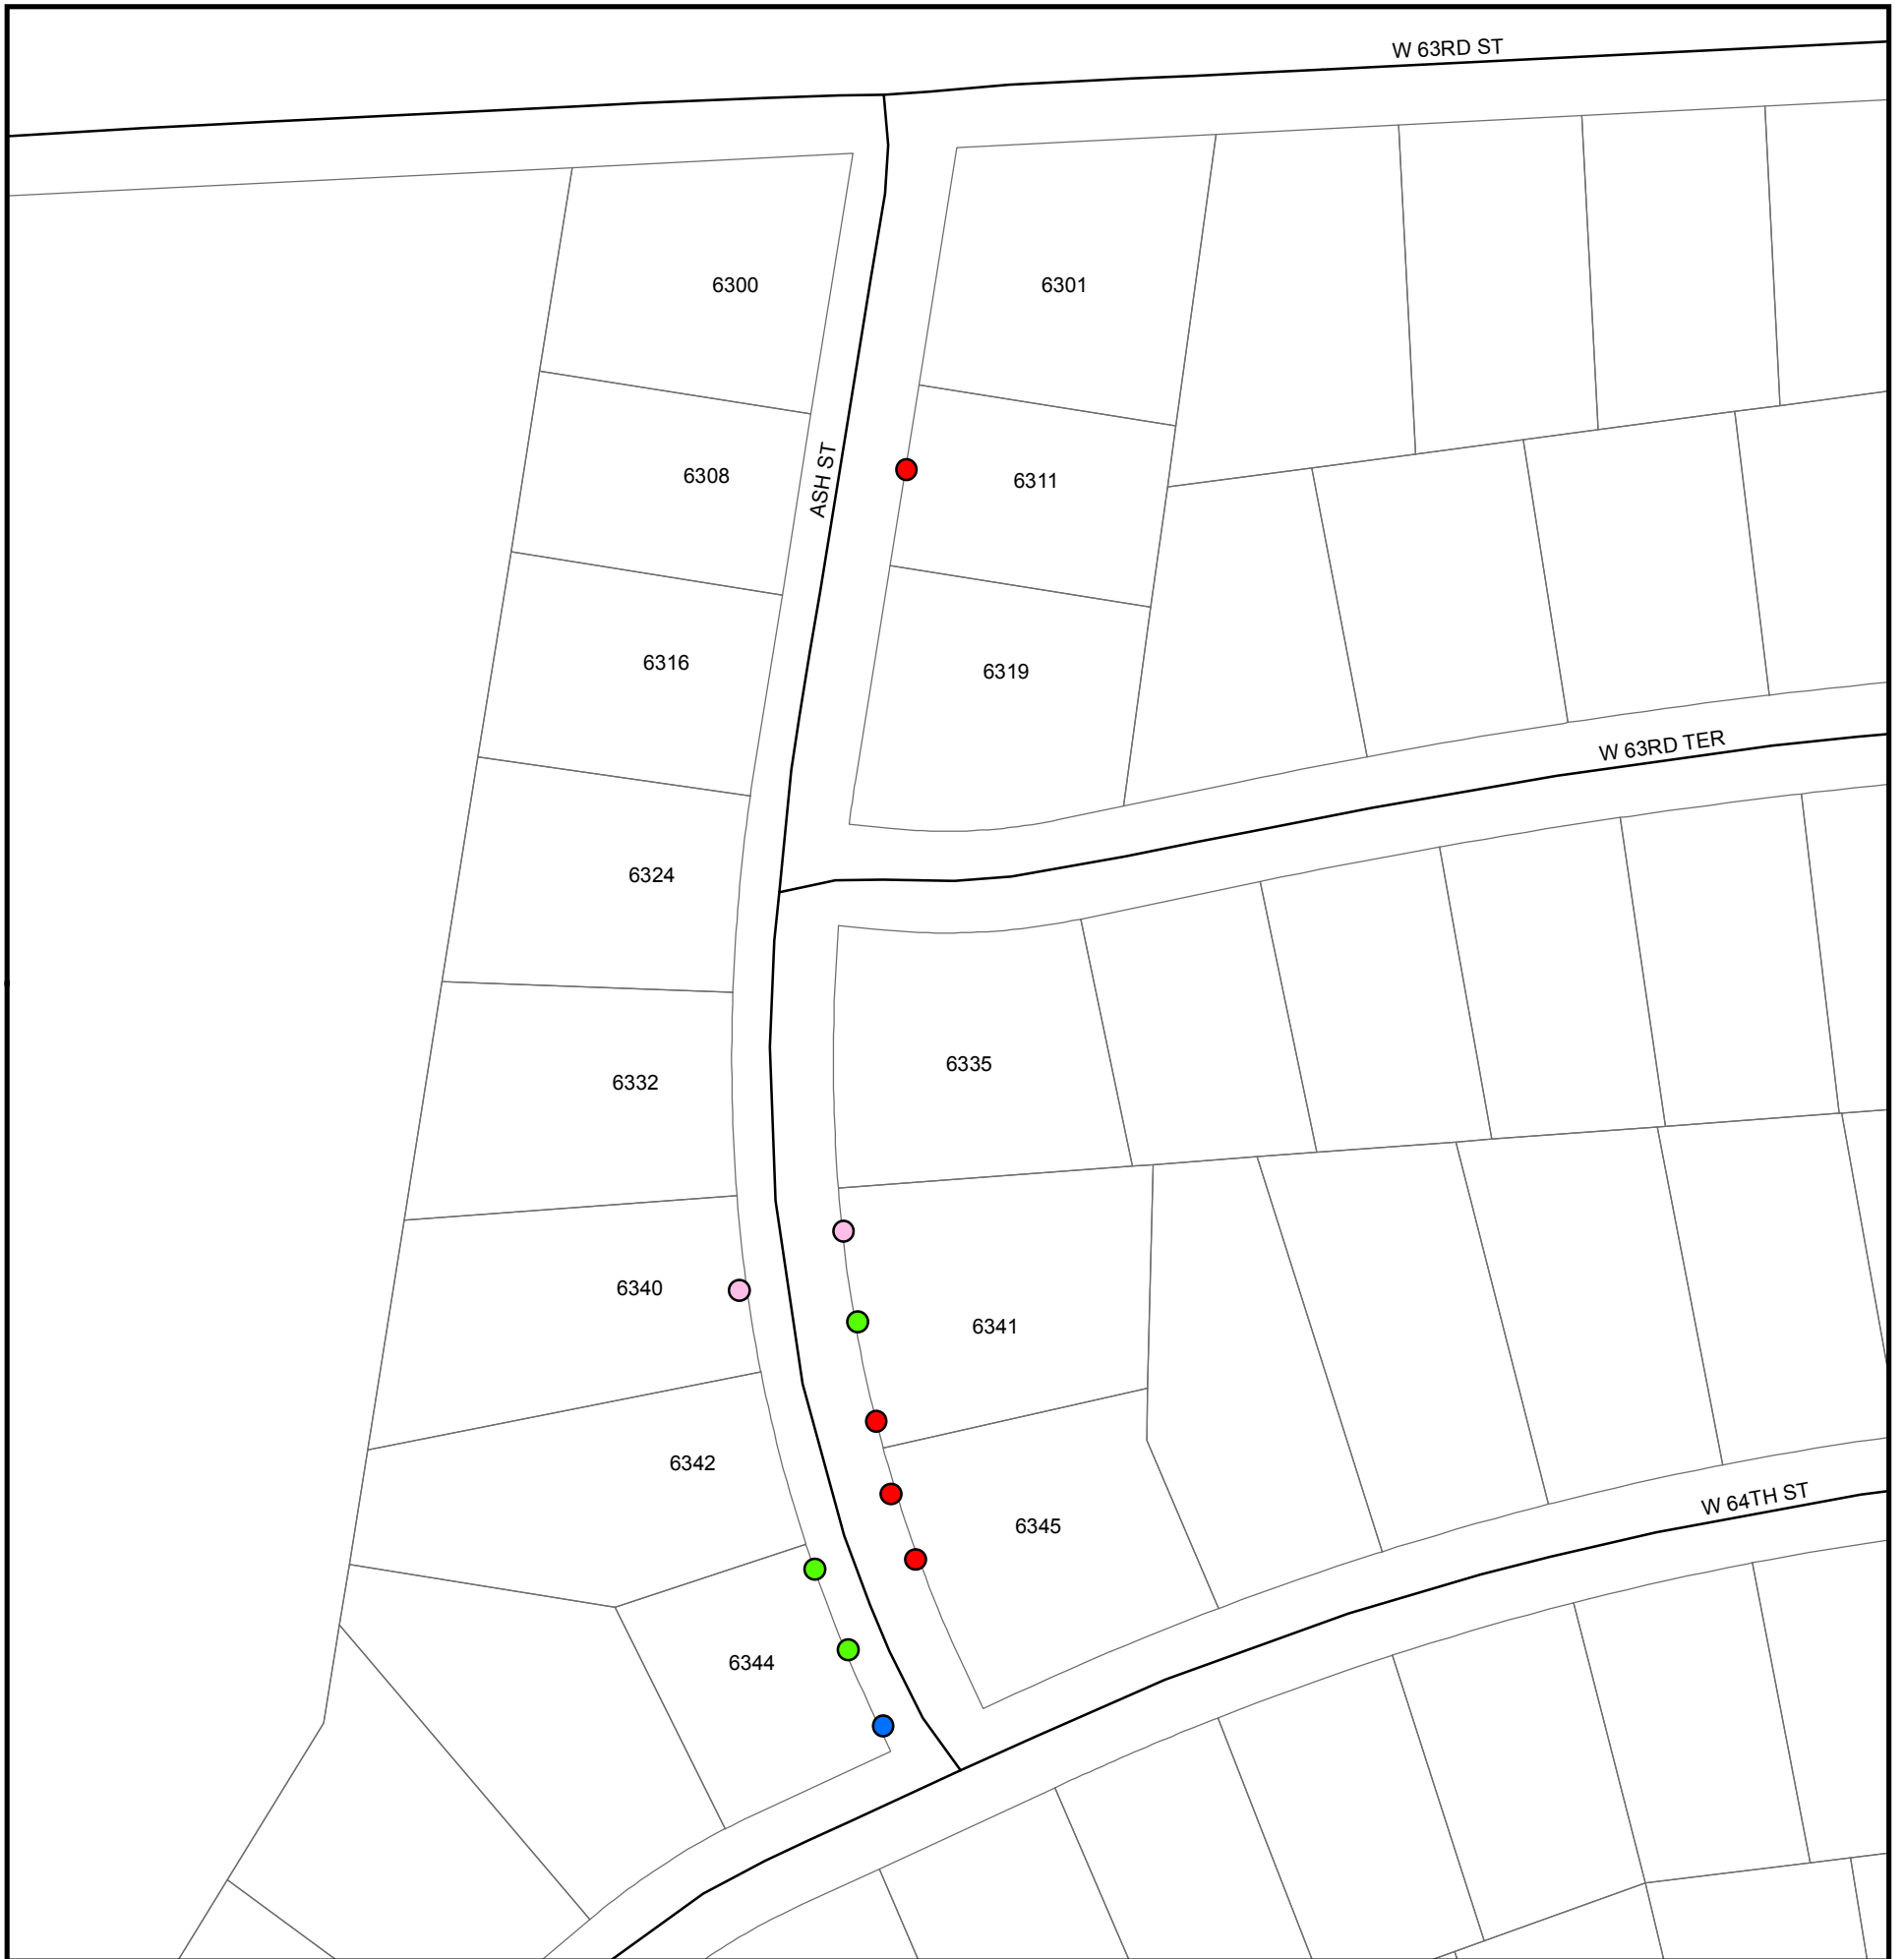

Ash Street - 63rd St to 64th St

LEGEND

- Ash Trees Proposed for Treatment by City
- Ash Trees Proposed for Removal by City
- Ash Trees Being Treated by Residents
- Ash Trees Proposed for Removal within Next Two Years by City