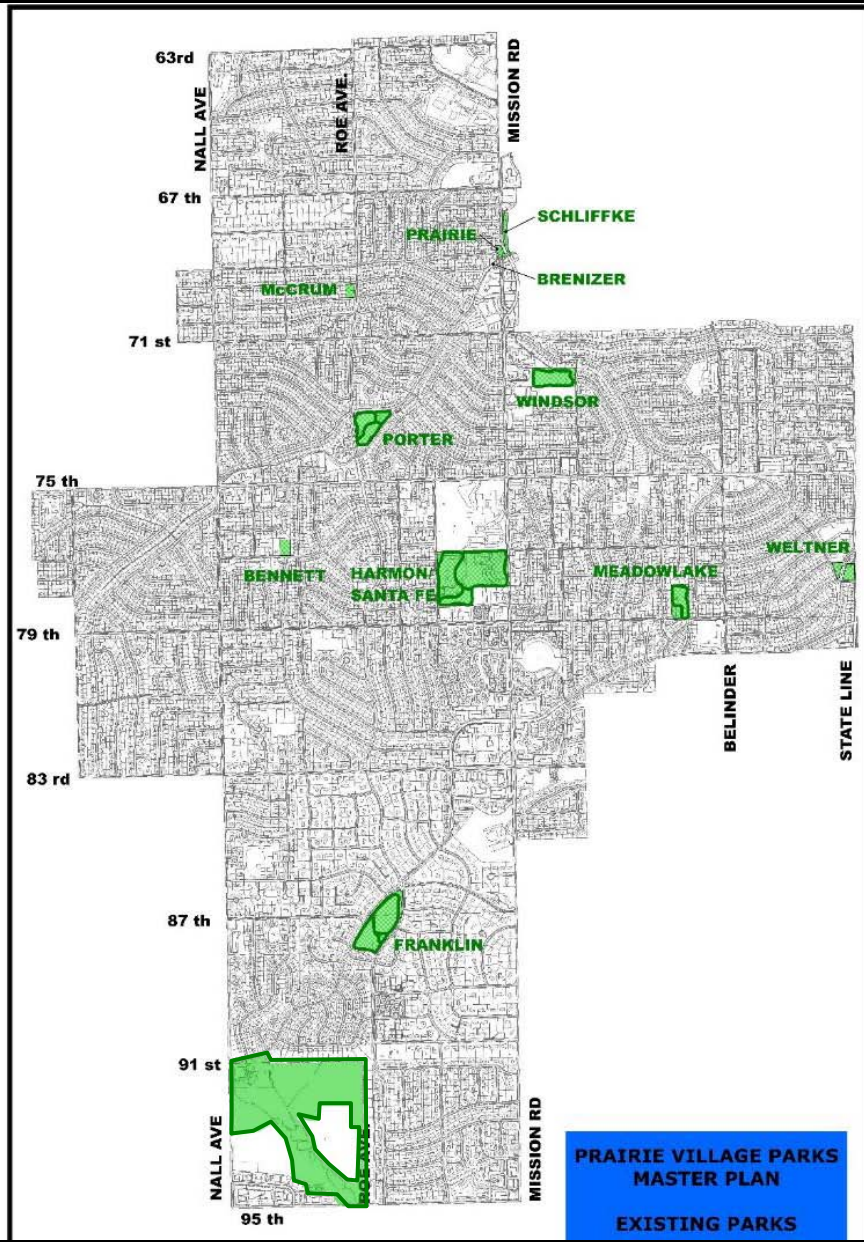

# Park Benchmark

Meadowbrook Park,  
Prairie Village, KS

Loose Park,  
Kansas City, MO

# Prairie Village Park Size Comparison

## Legend

|                                  |           |
|----------------------------------|-----------|
| Meadowbrook Park:                | 94.18 Ac. |
| All Other Prairie Village Parks: | 67.5 Ac.  |