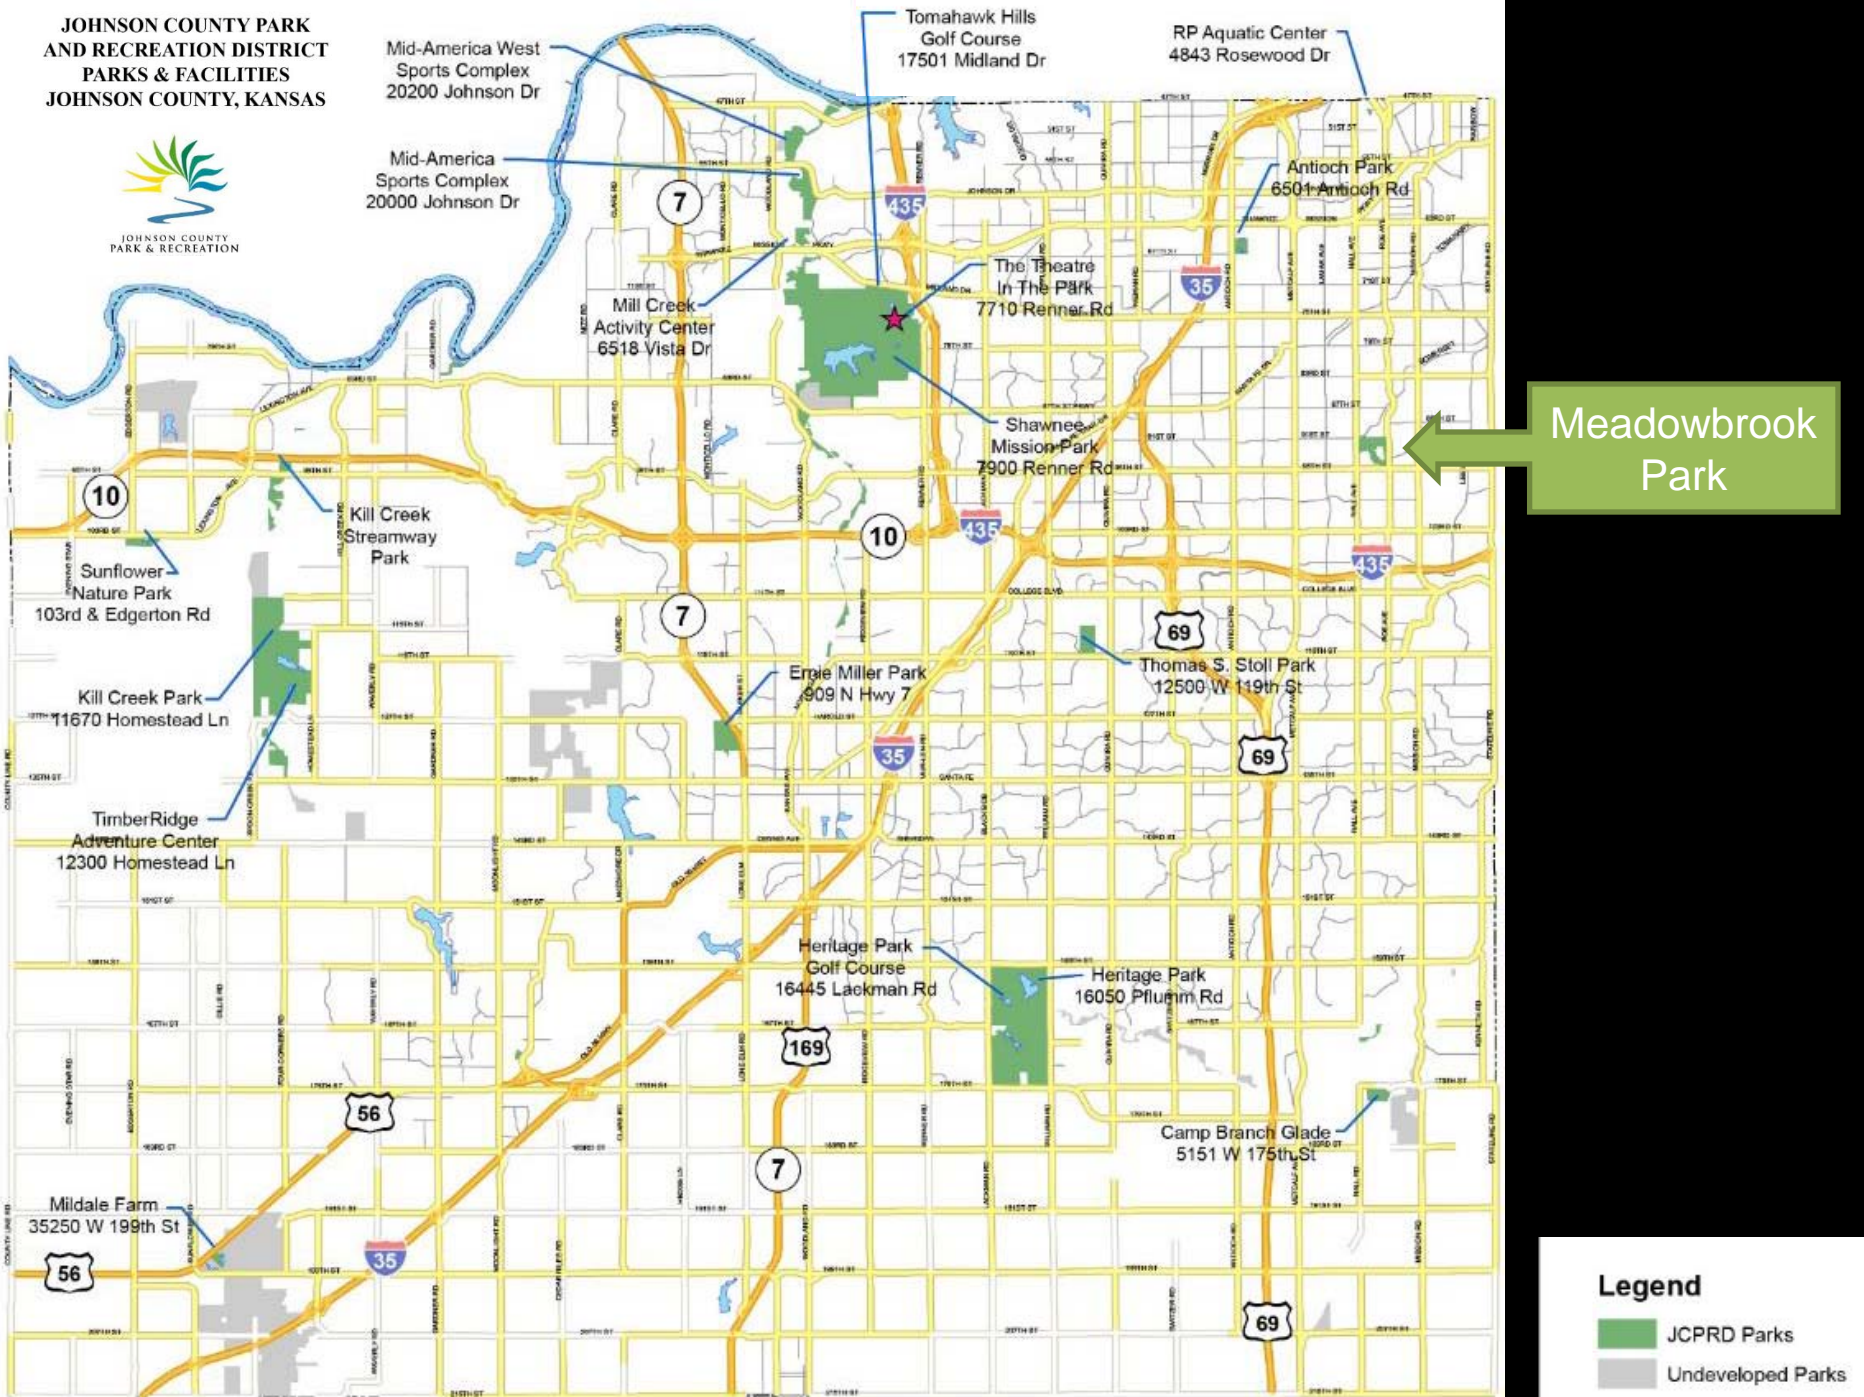

**JOHNSON COUNTY PARK AND RECREATION DISTRICT
PARKS & FACILITIES
JOHNSON COUNTY, KANSAS**

Meadowbrook Park

Legend

- JCPRD Parks
- Undeveloped Parks