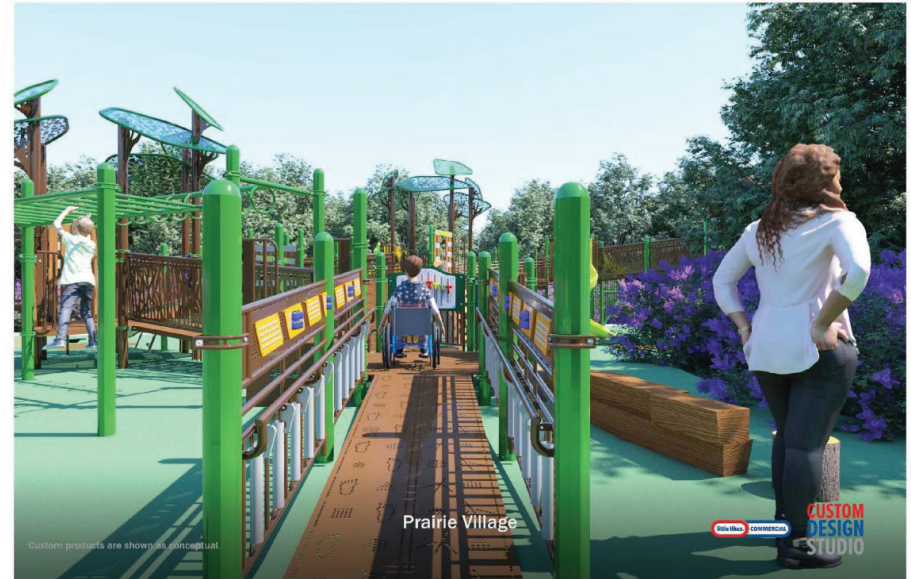

Prairie Village

Custom products are shown as conceptual.

little tikes COMMERCIAL

CUSTOM
DESIGN
STUDIO

PARALLEL PLAY

Parallel play lets kids enjoy similar activities at their own challenge levels side by side. Kids can wheel on the ramp racing kids climbing right beside the ramp both arriving on the next deck together.

EVERYONE REACHES THE TOP!!

Wheelchair accessibility throughout the structure to the very top. At your park no child will be left only watching as everyone else continues to the top.

Prairie Village

little trees COMMERCIAL
CUSTOM DESIGN STUDIO

CREATE
**GRADUATED
COMPLEXITY**

A truly inclusive playground encourages children to develop new skills at their own level. We want every child to be challenged—that's why YOUR playground has gross motor equipment rated easy, medium, or hard.