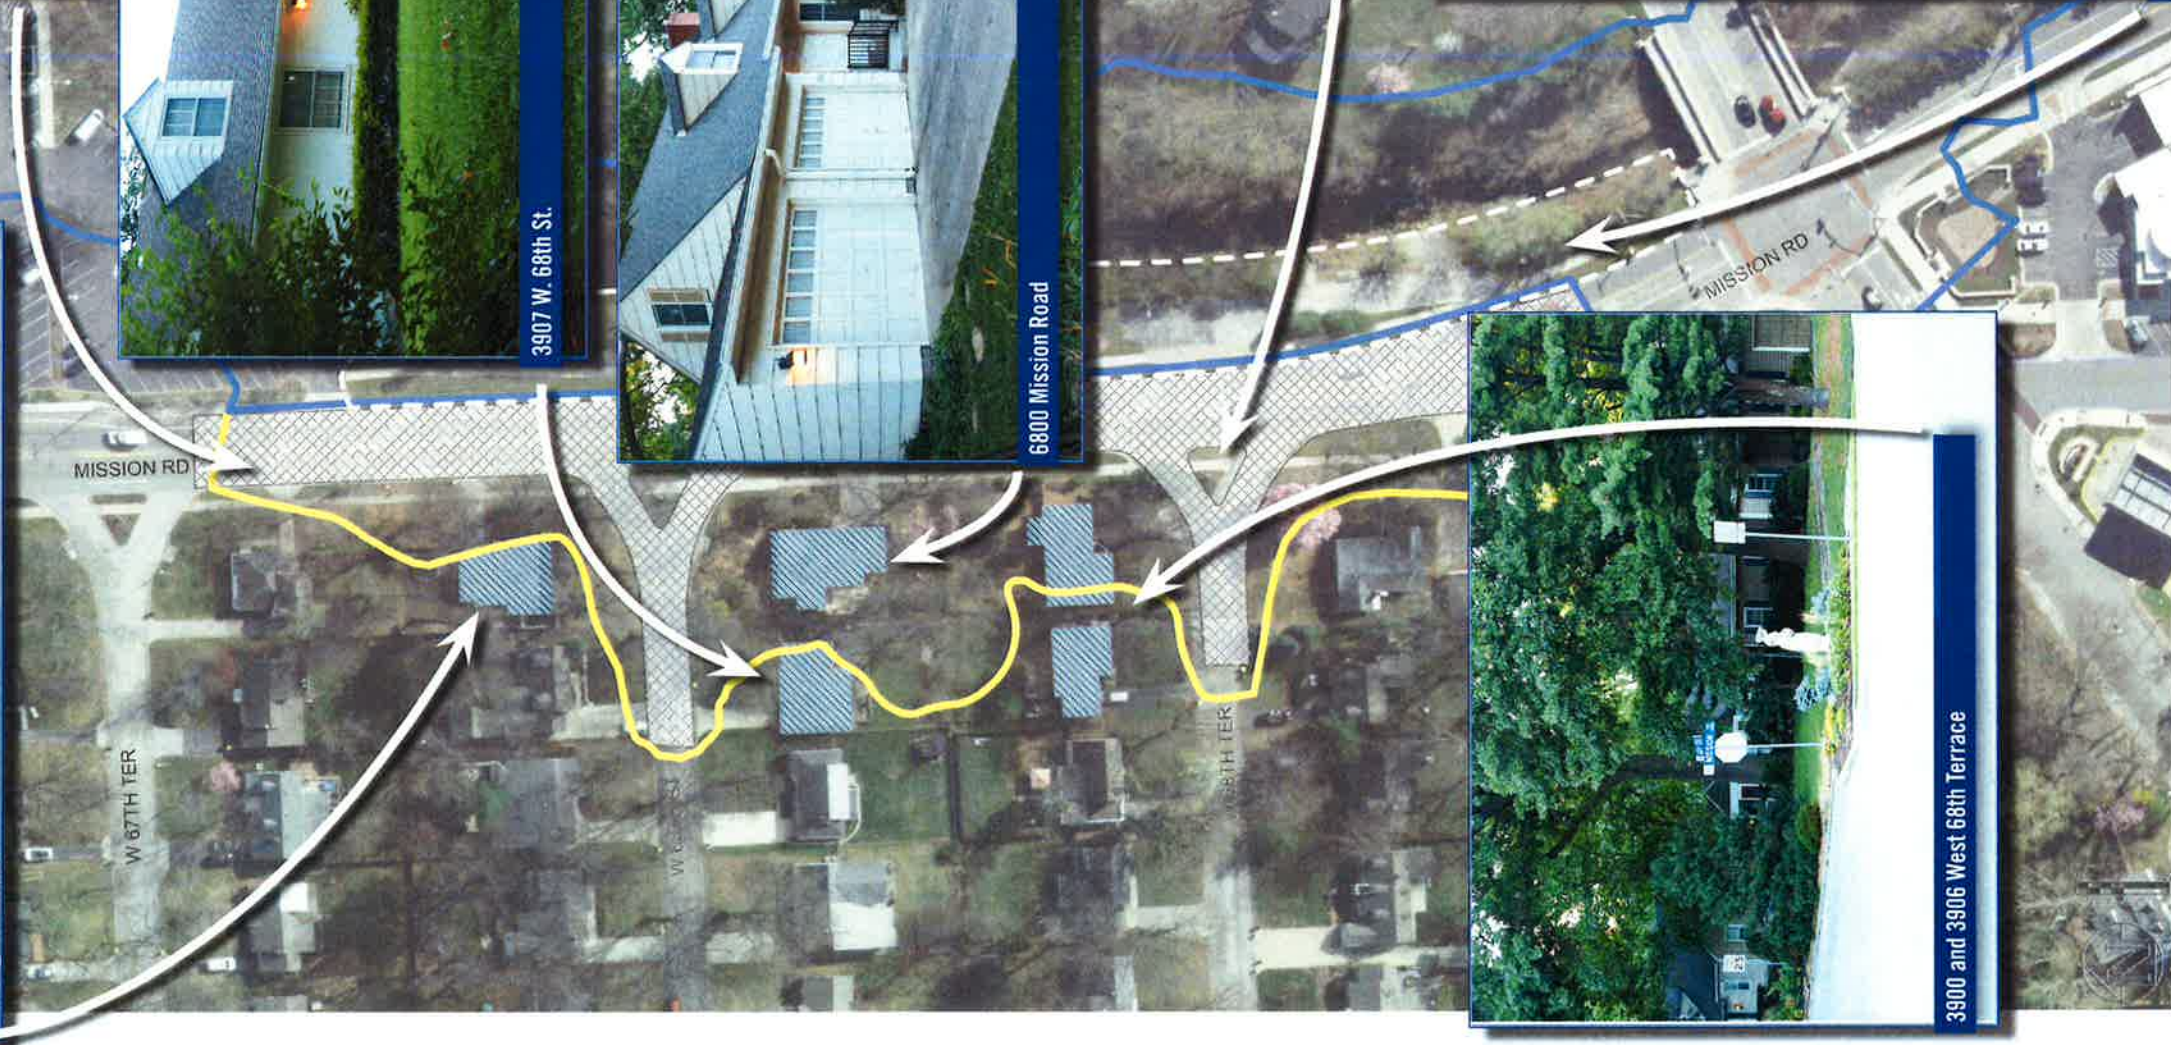

6734 Mission Road

Mission Road overview (looking south)

3907 W. 68th St.

6800 Mission Road

Traffic Island

3900 and 3906 West 68th Terrace

Mission Road parking lot (viewed from south)

REVISIONS:

PRELIMINARY
NOT FOR
CONSTRUCTION

PROJECT NO.
2017045
DATE:
6-24-18
SHEET:

RAISING MISSION ROAD
BRUSH CREEK AT 68TH AND MISSION ROAD
PRAIRIE VILLAGE, KANSAS

Water Resources Solutions, LLC
8800 Linden Drive
Prairie Village, Kansas 66207
913-302-1030